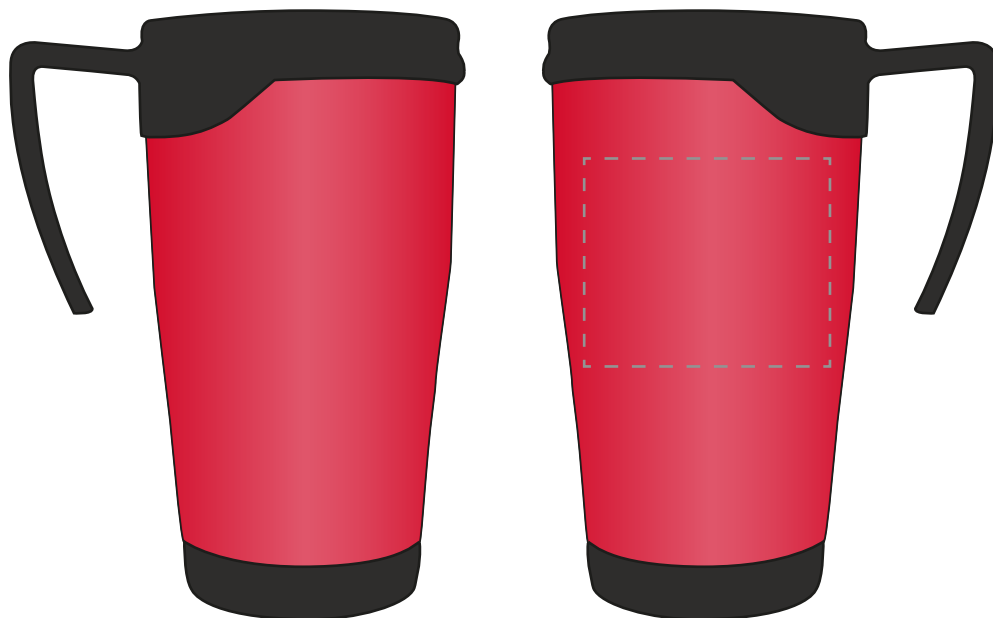

Artwork Approval

Your Ref:
Our Ref:

Quantity:
Version: 1

Product Code: MG0003
Product Colour: RED

PRODUCT NOTES:

We stock this item in the following colours

The dashed line is to demonstrate print area and will not appear on your printed item

PANTONE REFERENCE(S)

ARTWORK SCALE 50%

● Engrave

PRINTING CONCERNS:

ACTUAL ARTWORK SIZE: